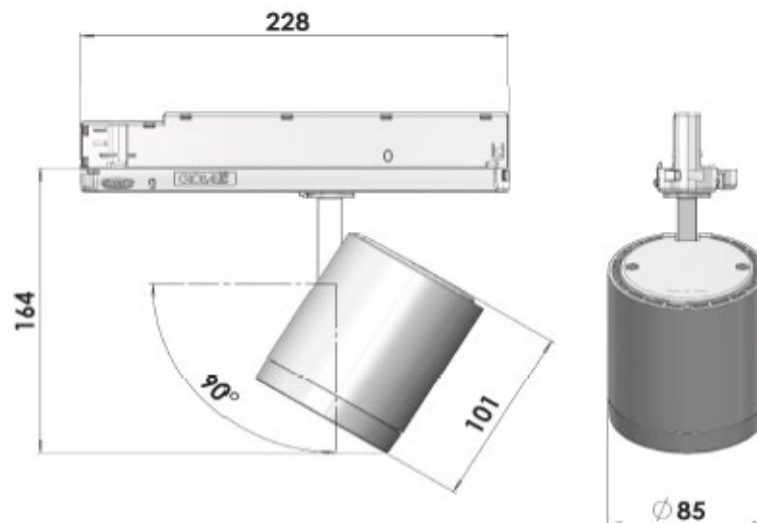

GA-ART

GA-ART

Input Power	LED-Module	Color Consistency	Installation Type	Material	Lumen Maintenance	Beam Angles	Luminaire Color
220 – 240V	Philips 1208 940 PW HE	2-Step MacAdam	Nordic Aluminium Global Trac 3-Circuit Tracks	Powder Painted Die-Cast Aluminum	50 000h L80 B10	S 15° NFL 20° NFL 3d 24° FL 30° MFL 3d 36° WFL 50°	White (RAL 9016) Black (RAL 9005)

Forward Current	COB Type	System Luminous Flux	System Power	Lm/W
250mA	1208 940 PW HE	1.358Lm	10,00	135,8
350mA	1208 940 PW HE	1.895Lm	13,91	136,2
450mA	1208 940 PW HE	2.411Lm	17,54	137,5
550mA	1208 940 PW HE	2.921Lm	21,4	136,5
650mA	1208 940 PW HE	3.411Lm	25,4	134,3
750mA	1208 940 PW HE	3.891Lm	29,43	132,2
850mA	1208 940 PW HE	4.357Lm	33,67	129,4

Technical Dimensions

IP20