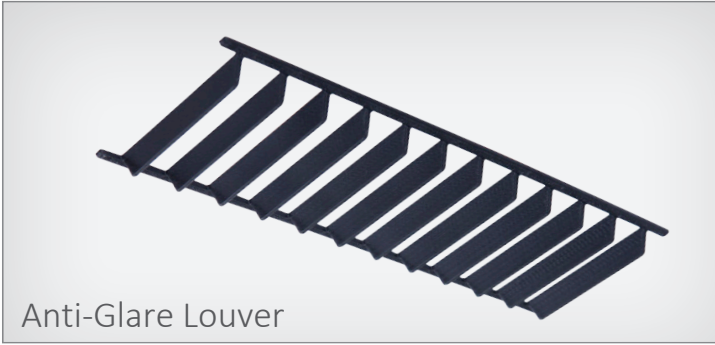

LIGHTING THE WAY – FOR MORE THAN 70 YEARS

 **LIVAL**

Glare free
NANO-X Linear LED

- 
- Designed for different purposes
 - Offices – Retail – Commercial & Public spaces
 - Lightweighted – Affordable
 - Particular attention is paid to the issue of energy efficiency and anti-glare UGR<19
 - **Flicker free**

NANO-X LINEAR

 **LIVAL** GROUP

Made in Finland • www.lival.com

Range from 800 to 2400mm

QUICK MOUNTING • QUICK EXTENSION • EXTENSION SOCKET

Chainable with fast couplings DALI

ON/OFF

NANO-X	Length (A)	Width (B)	Height (C)
800 mm	812 mm	70 mm	69 mm
1200 mm	1212 mm	70 mm	69 mm
2400 mm	2412 mm	70 mm	69 mm
1200 mm telescope	1750 mm	70 mm	69 mm
2400 mm telescope	2950 mm	70 mm	69 mm

Glare reducer

Photometrics & performance

Opal diffuser

Microprismatic

Nano double asymmetric

OPAL
General lighting

Microprismatic
Glare Free (UGR<19)

Nano Double Asymmetric
Lighting of merchandise shelves

MULTIFUNCTIONAL ENERGY EFFICIENT

MOUNTING OPTIONS

Wire up to 5000 mm

Rail bracket

1-2 adapter fixed

Ceiling bracket

GLARE REDUCER

Anti-Glare Louver