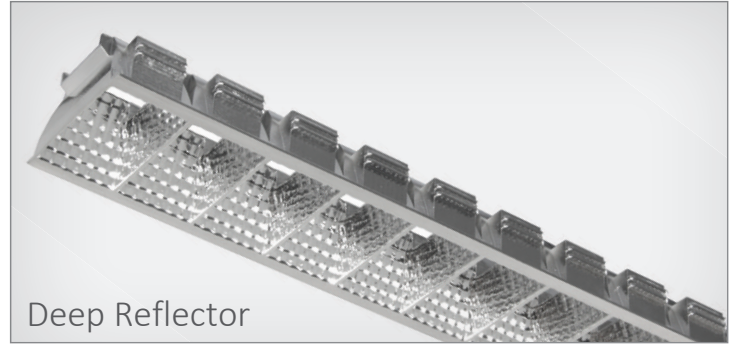

Glare reducer