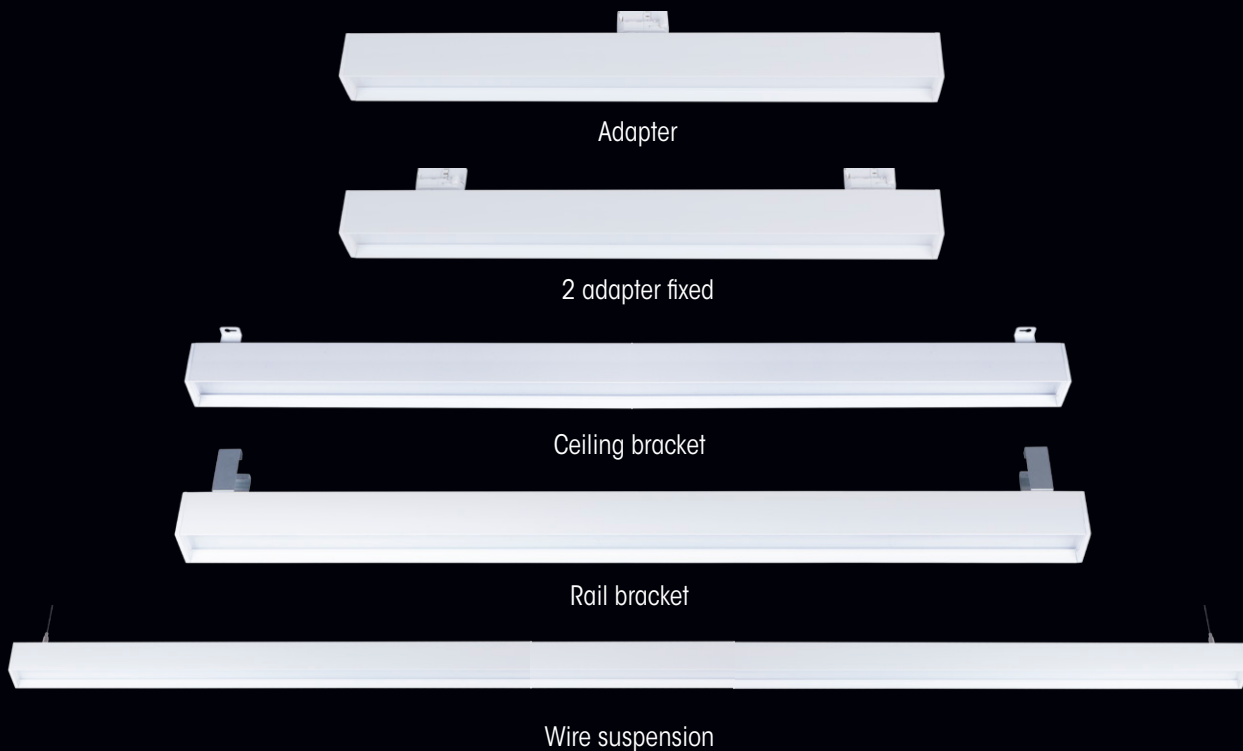

LIGHTING THE WAY – FOR MORE THAN 70 YEARS

 **LIVAL**

Glare free
NANO-X Linear LED

- 
- Designed for different purposes
 - Offices – Retail – Commercial & Public spaces
 - Lightweighted – Affordable
 - Particular attention is paid to the issue of energy efficiency and anti-glare UGR<19
 - **Flicker free**

NANO-X LINEAR

 **LIVAL** GROUP

Made in Finland • www.lival.com

Range from 800 to 2400mm

QUICK MOUNTING • QUICK EXTENSION • EXTENSION SOCKET

Chainable with fast couplings DALI

ON/OFF

NANO-X	Length (A)	Width (B)	Height (C)
800 mm	812 mm	70 mm	69 mm
1200 mm	1212 mm	70 mm	69 mm
2400 mm	2412 mm	70 mm	69 mm
1200 mm telescope	1750 mm	70 mm	69 mm
2400 mm telescope	2950 mm	70 mm	69 mm