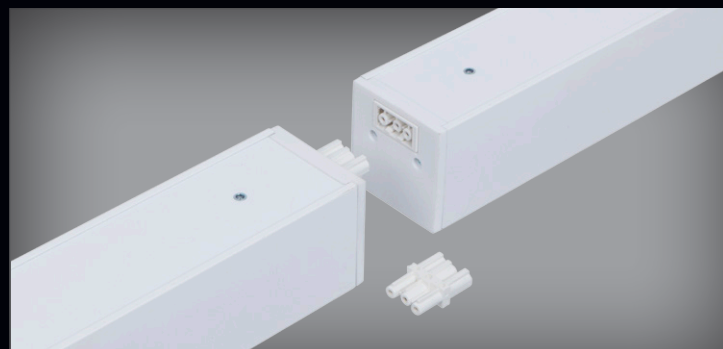

LIGHTING THE WAY – FOR MORE THAN 70 YEARS

 **LIVAL**

Glare free
NANO-X Linear LED

- 
- Designed for different purposes
 - Offices – Retail – Commercial & Public spaces
 - Lightweighted – Affordable
 - Particular attention is paid to the issue of energy efficiency and anti-glare UGR<19
 - **Flicker free**

NANO-X LINEAR

 **LIVAL** GROUP

Made in Finland • www.lival.com

Range from 800 to 2400mm

QUICK MOUNTING • QUICK EXTENSION • EXTENSION SOCKET

Chainable with fast couplings DALI

ON/OFF

NANO-X	Length (A)	Width (B)	Height (C)
800 mm	812 mm	70 mm	69 mm
1200 mm	1212 mm	70 mm	69 mm
2400 mm	2412 mm	70 mm	69 mm
1200 mm telescope	1750 mm	70 mm	69 mm
2400 mm telescope	2950 mm	70 mm	69 mm

Glare reducer

Photometrics & performance

Opal diffuser

Microprismatic

Nano double asymmetric

OPAL
General lighting

Microprismatic
Glare Free (UGR<19)

Nano Double Asymmetric
Lighting of merchandise shelves

MULTIFUNCTIONAL ENERGY EFFICIENT

MOUNTING OPTIONS

Wire up to 5000 mm

Rail bracket

1-2 adapter fixed

Ceiling bracket

GLARE REDUCER

Anti-Glare Louver