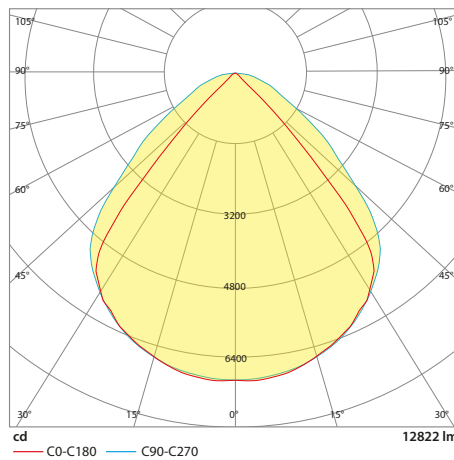

Microprismatic
Glare Free (UGR<19)

PROFILE LENGTH	LIGHTSOURCE				POWER			COLOURS
	LED Board	mA	Colour temp.	CRI	Max. Luminous Flux	System Wattage	System Efficacy	
800 mm	LM800/830	350	3 000K	CRI 80+	4 925 Lm	53W	93Lm/W	White Silver Black
800 mm	LM800/840	350	4 000K	CRI 80+	5 025 Lm	52W	97Lm/W	
1200 mm	LM1200/830	350	3 000K	CRI 80+	7 675 Lm	81W	95Lm/W	
1200 mm	LM1200/840	350	4 000K	CRI 80+	8 175 Lm	81W	101Lm/W	
2400 mm	2x LM1200/830	350	3 000K	CRI 80+	14 275 Lm	160W	89Lm/W	
2400 mm	2x LM1200/840	350	4 000K	CRI 80+	14 775 Lm	160W	92 Lm/W