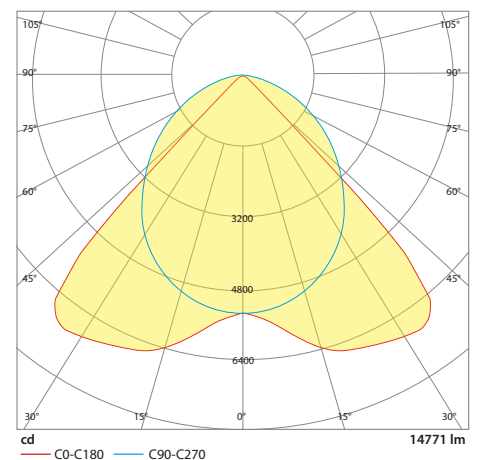

Nano Double Asymmetric
Lighting of merchandise shelves

PROFILE LENGTH	LIGHTSOURCE				POWER			COLOURS
	LED Board	mA	Colour temp.	CRI	Max. Luminous Flux	System Wattage	System Efficacy	
800 mm	LM800/830	350	3 000K	CRI 80+	4 925 Lm	53W	93Lm/W	White Silver Black
800 mm	LM800/840	350	4 000K	CRI 80+	5 025 Lm	52W	97Lm/W	
1200 mm	LM1200/830	350	3 000K	CRI 80+	7 675 Lm	81W	95Lm/W	
1200 mm	LM1200/840	350	4 000K	CRI 80+	8 175 Lm	81W	101Lm/W	
2400 mm	2x LM1200/830	350	3 000K	CRI 80+	14 275 Lm	160W	89Lm/W	
2400 mm	2x LM1200/840	350	4 000K	CRI 80+	14 775 Lm	160W	92 Lm/W