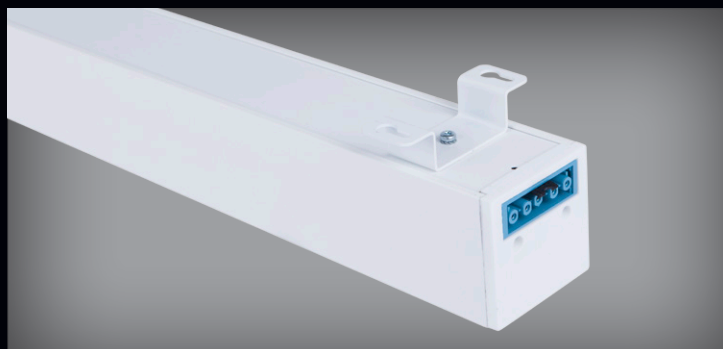

LIGHTING THE WAY – FOR MORE THAN 70 YEARS

 **LIVAL**

Glare free
NANO-X Linear LED

- 
- Designed for different purposes
 - Offices – Retail – Commercial & Public spaces
 - Lightweighted – Affordable
 - Particular attention is paid to the issue of energy efficiency and anti-glare UGR<19
 - **Flicker free**

NANO-X LINEAR

 **LIVAL** GROUP

Made in Finland • www.lival.com

Range from 800 to 2400mm

QUICK MOUNTING • QUICK EXTENSION • EXTENSION SOCKET

Chainable with fast couplings DALI

ON/OFF

NANO-X	Length (A)	Width (B)	Height (C)
800 mm	812 mm	70 mm	69 mm
1200 mm	1212 mm	70 mm	69 mm
2400 mm	2412 mm	70 mm	69 mm
1200 mm telescope	1750 mm	70 mm	69 mm
2400 mm telescope	2950 mm	70 mm	69 mm

Glare reducer

Photometrics & performance

Opal diffuser

Microprismatic

Nano double asymmetric

OPAL
General lighting

Microprismatic
Glare Free (UGR<19)

Nano Double Asymmetric
Lighting of merchandise shelves

MULTIFUNCTIONAL ENERGY EFFICIENT

MOUNTING OPTIONS

Wire up to 5000 mm

Rail bracket

1-2 adapter fixed

Ceiling bracket

GLARE REDUCER

Anti-Glare Louver