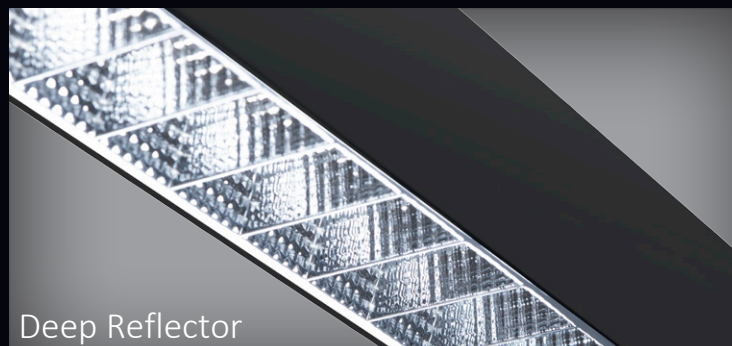

MULTIFUNCTIONAL ENERGY EFFICIENT

MOUNTING OPTIONS

Wire up to 5000 mm

Rail bracket

1-2 adapter fixed

Ceiling bracket

GLARE REDUCER

Anti-Glare Louver