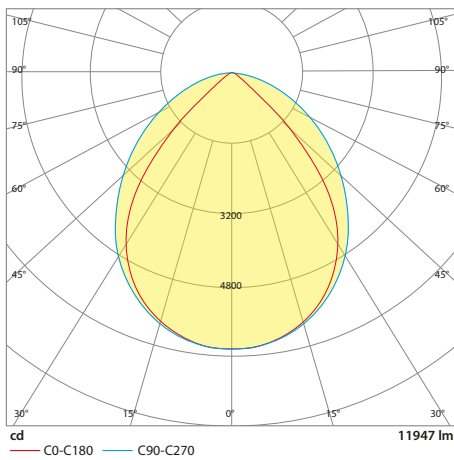

OPAL
General lighting

PROFILE LENGTH	LIGHTSOURCE				POWER			COLOURS
	LED Board	mA	Colour temp.	CRI	Max. Luminous Flux	System Wattage	System Efficacy	
800 mm	LM800/830	350	3 000K	CRI 80+	4 925 Lm	53W	93Lm/W	White Silver Black
800 mm	LM800/840	350	4 000K	CRI 80+	5 025 Lm	52W	97Lm/W	
1200 mm	LM1200/830	350	3 000K	CRI 80+	7 675 Lm	81W	95Lm/W	
1200 mm	LM1200/840	350	4 000K	CRI 80+	8 175 Lm	81W	101Lm/W	
2400 mm	2x LM1200/830	350	3 000K	CRI 80+	14 275 Lm	160W	89Lm/W	
2400 mm	2x LM1200/840	350	4 000K	CRI 80+	14 775 Lm	160W	92 Lm/W