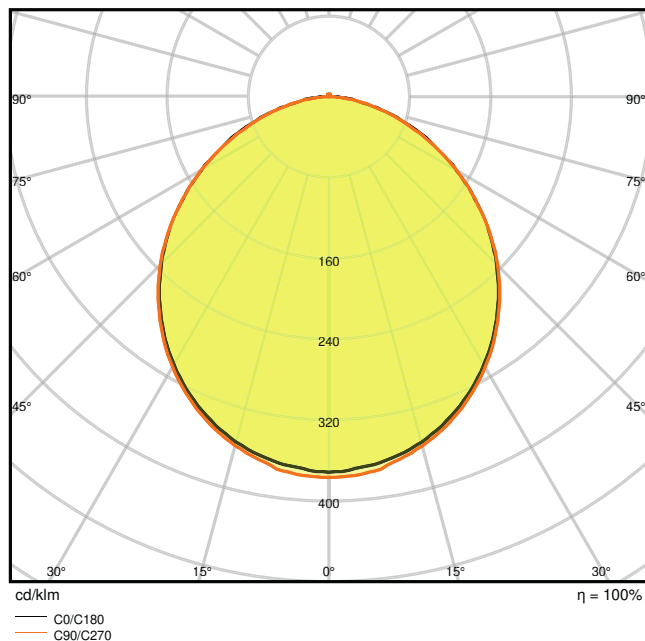

LDC typ polar