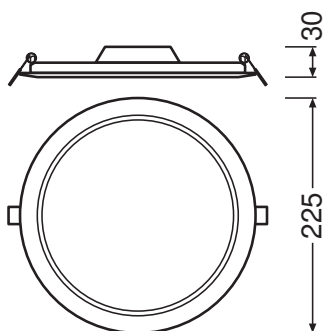

### Photometrical data

Luminous flux	1530 lm
Luminous efficacy	85 lm/W
Color temperature	4000 K
Light color (designation)	Cool White
Color rendering index Ra	> 80
Standard deviation of color matching	< 6 sdc <sub>m</sub>
Luminous intensity	-
Flickering metric (Pst LM)	-
Stroboscope effect metric (SVM)	-
Photobiological safety group acc. to EN62778	RG0
Photobiological safety group acc. to EN62471	RG0
Beam angle	120 °

## Dimensions & Weight

Diameter	225.00 mm
Height	30.00 mm
Product weight	435.00 g