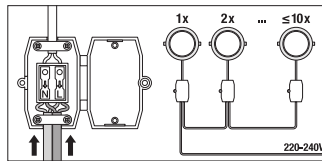

The mentioned product code describes the smallest quantity unit which can be ordered. One shipping unit can contain one or more single products. When placing an order, for the quantity please enter single or multiples of a shipping unit.

ADDITIONAL CATALOG INFORMATION

References / Links

- For Guarantee see www.ledvance.com/guarantee

DISCLAIMER

Subject to change without notice. Errors and omission excepted. Always make sure to use the most recent release.