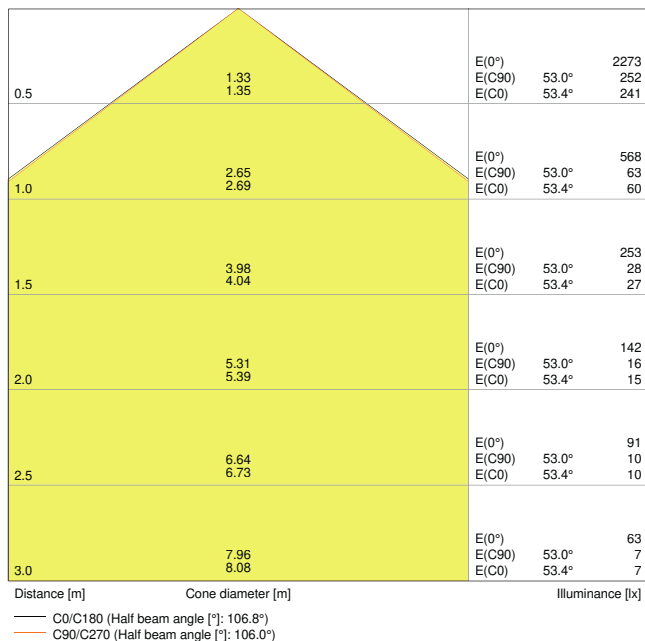

### Photometrical data

Luminous flux	1530 lm
Luminous efficacy	85 lm/W
Color temperature	4000 K
Light color (designation)	Cool White
Color rendering index Ra	> 80
Standard deviation of color matching	< 6 sdc <sub>m</sub>
Luminous intensity	-
Flickering metric (Pst LM)	-
Stroboscope effect metric (SVM)	-
Photobiological safety group acc. to EN62778	RG0
Photobiological safety group acc. to EN62471	RG0
Beam angle	120 °