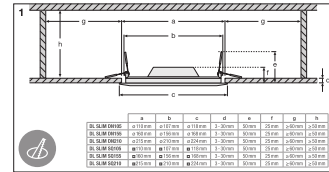

The mentioned product code describes the smallest quantity unit which can be ordered. One shipping unit can contain one or more single products. When placing an order, for the quantity please enter single or multiples of a shipping unit.

ADDITIONAL CATALOG INFORMATION

References / Links

- For Guarantee see www.ledvance.com/guarantee

DISCLAIMER

Subject to change without notice. Errors and omission excepted. Always make sure to use the most recent release.