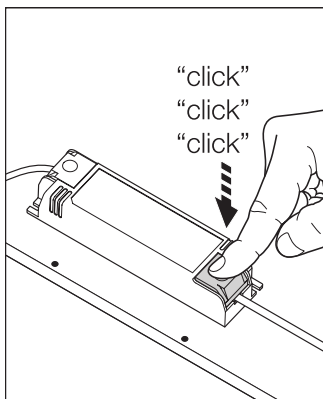

The mentioned product code describes the smallest quantity unit which can be ordered. One shipping unit can contain one or more single products. When placing an order, for the quantity please enter single or multiples of a shipping unit.

ADDITIONAL CATALOG INFORMATION

References / Links

- For Guarantee see www.ledvance.com/guarantee

DISCLAIMER

Subject to change without notice. Errors and omission excepted. Always make sure to use the most recent release.

403 Forbidden