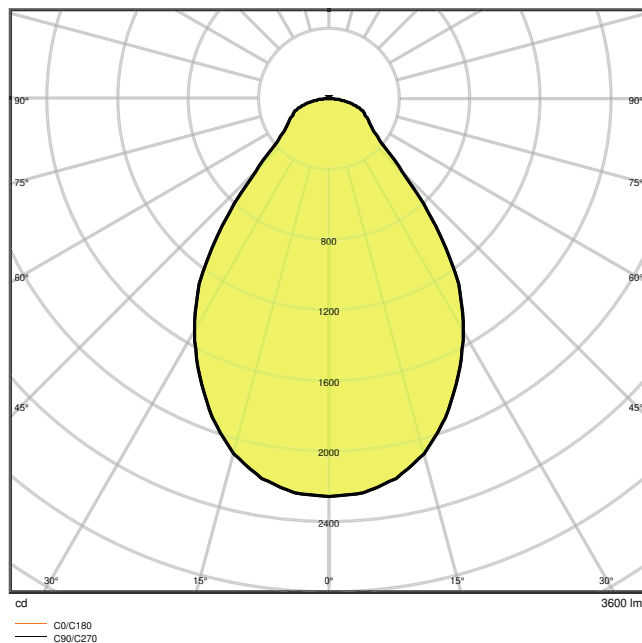

Product features

- Lifetime (L70/B50): up to 50,000 h (at 25 °C)
- Extruded aluminum frame
- Polystyrene diffuser

403 Forbidden

TECHNICAL DATA

Electrical data

Nominal wattage	36.00 W
Nominal voltage	220...240 V
Mains frequency	50...60 Hz
Nominal current	170 mA
Inrush current	10.4 A
Inrush current time T_{h50}	200 μ s
Max. number of luminaires per miniature circuit breaker B16	19
Max. number of luminaires per miniature circuit breaker C10	19
Max. number of luminaires per miniature circuit breaker C16	30
Power factor λ	> 0.90
Total harmonic distortion	< 15 %
Protection class	II
Operating mode	External LED driver

Photometrical data

Luminous flux	3600 lm
Luminous efficacy	100 lm/W
Color temperature	4000 K
Light color (designation)	Cool White
Color rendering index Ra	> 80
Standard deviation of color matching	5 sdc
Luminous intensity	-
Low flicker	Yes
Flickering metric (Pst LM)	-
Stroboscope effect metric (SVM)	-
Photobiological safety group acc. to EN62778	RG0
Beam angle	90 °
UGR	< 19

403 Forbidden

LDC typ cone

LDC typ polar

Dimensions & Weight

Length	595.00 mm
Width	595.00 mm
Height	35.00 mm
Product weight	1800.00 g

403 Forbidden

Materials & Colors

Product color	White
Housing color	White
Body material	Steel
Cover material	Polystyrene (PS)
Light emitting surface material	Polystyrene
Glow Wire Test according to IEC 60695-2-12	650 °C
Mercury content	0.0 mg