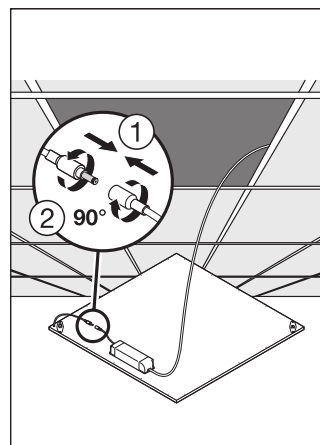

The mentioned product code describes the smallest quantity unit which can be ordered. One shipping unit can contain one or more single products. When placing an order, for the quantity please enter single or multiples of a shipping unit.

ADDITIONAL CATALOG INFORMATION

References / Links

- For Guarantee see www.ledvance.com/guarantee

DISCLAIMER

Subject to change without notice. Errors and omission excepted. Always make sure to use the most recent release.

403 Forbidden