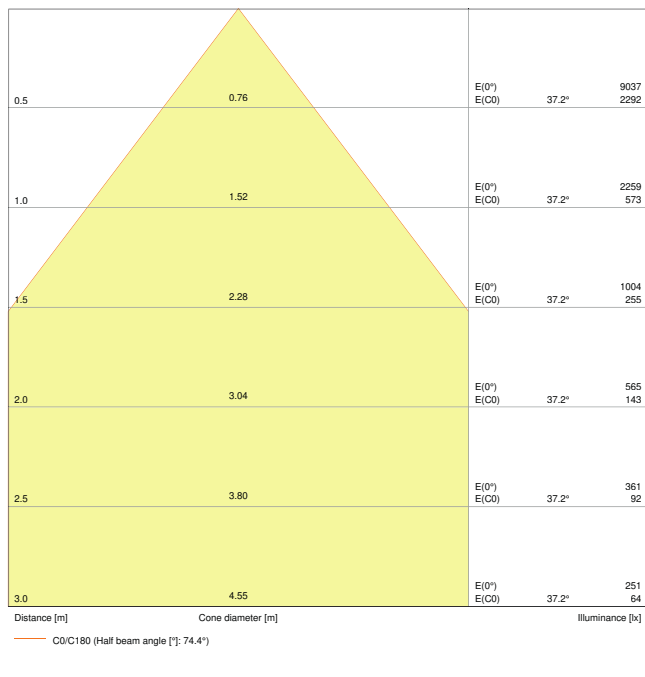

PRODUCT DATASHEET

PANEL VAL 600 UGR < 19 36 W 4000 K WT

PANEL VALUE 600 UGR < 19 | Square recessed panel luminaires with low glare, 600x600 mm

Areas of application

- Direct replacement for luminaires with fluorescent lamps
- Offices, conference rooms
- Reception areas, foyers, corridors, elevators
- Suitable for recessed ceiling systems with grid size of 600 x 600 mm

Product features

- Lifetime (L70/B50): up to 50,000 h (at 25 °C)
- Extruded aluminum frame
- Polystyrene diffuser

403 Forbidden

TECHNICAL DATA

Electrical data

Nominal wattage	36.00 W
Nominal voltage	220...240 V
Mains frequency	50...60 Hz
Nominal current	170 mA
Inrush current	10.4 A
Inrush current time T_{h50}	200 μ s
Max. number of luminaires per miniature circuit breaker B16	19
Max. number of luminaires per miniature circuit breaker C10	19
Max. number of luminaires per miniature circuit breaker C16	30
Power factor λ	> 0.90
Total harmonic distortion	< 15 %
Protection class	II
Operating mode	External LED driver

Photometrical data

Luminous flux	3600 lm
Luminous efficacy	100 lm/W
Color temperature	4000 K
Light color (designation)	Cool White
Color rendering index Ra	> 80
Standard deviation of color matching	5 sdc
Luminous intensity	-
Low flicker	Yes
Flickering metric (Pst LM)	-
Stroboscope effect metric (SVM)	-
Photobiological safety group acc. to EN62778	RG0
Beam angle	90 °
UGR	< 19

403 Forbidden

LDC typ cone

LDC typ polar

Dimensions & Weight

Length	595.00 mm
Width	595.00 mm
Height	35.00 mm
Product weight	1800.00 g

403 Forbidden

Materials & Colors

Product color	White
Housing color	White
Body material	Steel
Cover material	Polystyrene (PS)
Light emitting surface material	Polystyrene
Glow Wire Test according to IEC 60695-2-12	650 °C
Mercury content	0.0 mg