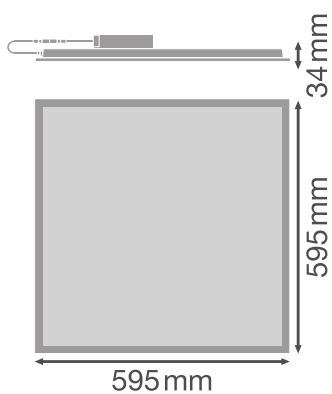

Photometrical data

Luminous flux	3600 lm
Luminous efficacy	100 lm/W
Color temperature	4000 K
Light color (designation)	Cool White
Color rendering index Ra	> 80
Standard deviation of color matching	5 sdc
Luminous intensity	-
Low flicker	Yes
Flickering metric (Pst LM)	-
Stroboscope effect metric (SVM)	-
Photobiological safety group acc. to EN62778	RG0
Beam angle	90 °
UGR	< 19

403 Forbidden

LDC typ cone

LDC typ polar

Dimensions & Weight

Length	595.00 mm
Width	595.00 mm
Height	35.00 mm
Product weight	1800.00 g

403 Forbidden

Materials & Colors

Product color	White
Housing color	White
Body material	Steel
Cover material	Polystyrene (PS)
Light emitting surface material	Polystyrene
Glow Wire Test according to IEC 60695-2-12	650 °C
Mercury content	0.0 mg

Application & Mounting

Ambient temperature range	-10...+45 °C
Type of connection	Screwless terminal
Type of protection	IP40
Protection class IK (shock resistance)	IK02
Dimmable	No
Mounting type	Recessed/Suspended/Surface
Mounting location	Ceiling / Wall
Application environment	Indoor
Mounting length	580 mm
Mounting width	580 mm
Mounting depth	50,0 mm
LED module replaceable	Not replaceable