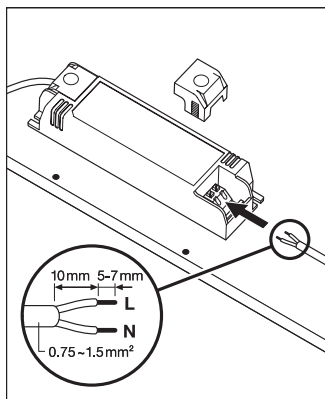

The mentioned product code describes the smallest quantity unit which can be ordered. One shipping unit can contain one or more single products. When placing an order, for the quantity please enter single or multiples of a shipping unit.

ADDITIONAL CATALOG INFORMATION

References / Links

- For Guarantee see www.ledvance.com/guarantee

DISCLAIMER

Subject to change without notice. Errors and omission excepted. Always make sure to use the most recent release.

403 Forbidden