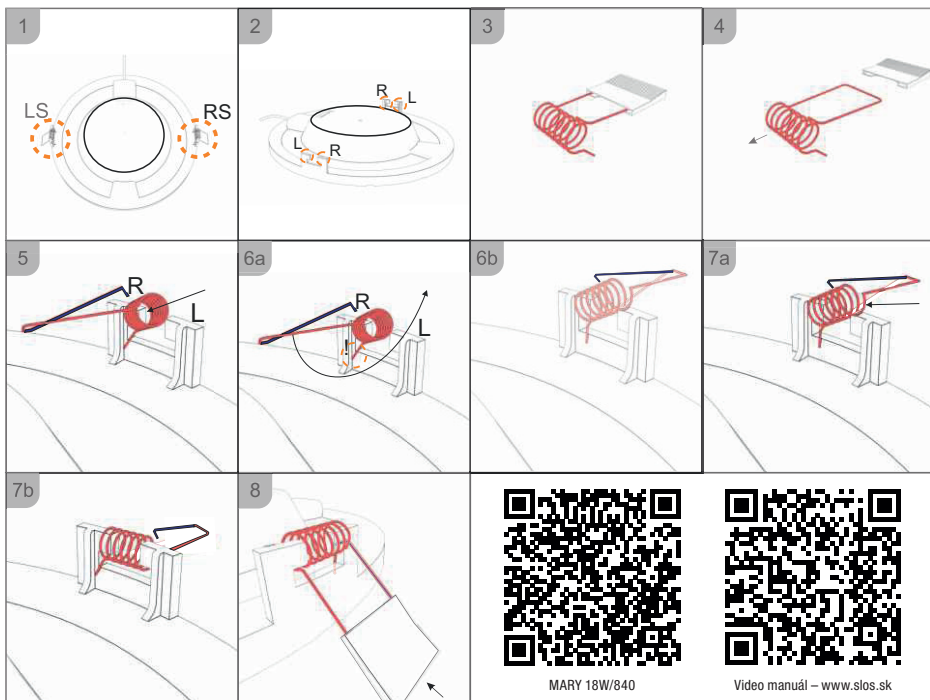

Ako upraviť svietidlo na zapustenú montáž:

1. Uvoľníte montážnu konzolu.
2. Oddeľte LED panel z kruhu pre prísadenú montáž (vycvaknutím)
3. Odstráňte 2ks zabezpečovacie poistky.
4. Nasadíte 2ks pružiny pre zapustenú montáž
5. Inštruktážne video nájdete na www.slos.sk

Important Information
Installation Instructions / Manual / Warranty

THIS DOCUMENT IS THE WARRANTY LETTER TOGETHER WITH SALES RECEIPT

WARNING: The LED panel can install professionally qualified persons only. Luminaire must be disconnected during the installation

1. When the product tagged with double insulation connect the brown (black) wire to terminal L and blue to terminal N neutral conductor (neutral).
2. In case of failure never to tamper with wiring and seek authorized dealer - service.
3. The damages caused unprofessional installation manufacturer is not responsibility
4. Warranty: 2 years

Package includes:

1. LED luminaire-surface mounted (LED panel, RING for surface mounting, 2pcs plastic HOLDERS, BRACKET, TERMINAL BLOCK)
2. SPRINGS for recessed mounting (accessories)
3. Installation INSTRUCTION

How to change the luminaire for recessed installation:

1. Release the mounting bracket.
2. Separate LED panel from the ring
3. Remove 2pcs plastic holders.
4. Put in 2pcs springs.
5. Instruction video you can see on the: www.slos.sk

LED panel ROMI

LED panel MARY

MARY 18W/840

Video manuál - www.slos.sk